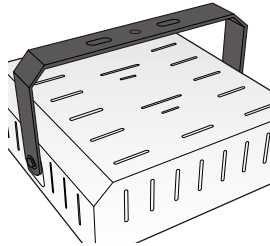

Mounting Options