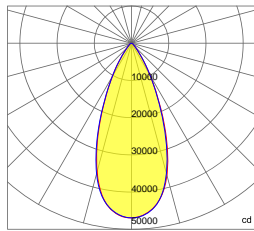

TYPICAL APPLICATIONS

- Public Squares
- Stadiums
- Fields
- Overpasses
- Docks

SPECIFICATIONS

PERFORMANCE

LED Chip	CREE XT-E
Lumen Output (IES)	28,864 lm
Power Consumption	304 W
Efficacy (IES)	95 lm/W
Beam Angle	30°, 45°
Color Temperature	5000K (3000 or 4000K Optional)
CRI	≥70
Lumen Maintenance	L70>150,000 hours (Calculated Using TM-21 Calculator)
Input Voltage	100-277 VAC (Dimming Optional)
Power Factor	0.95 minimum
Surge Protection	Per IEC 61000-4-5
EMI	EMC Per EN 55015

ENVIRONMENTAL

IP Rating	IP65
Operating Temperature	-30 to 55°C (-22 to 131°F)
Humidity	15% to 90% RH

PHYSICAL

Dimensions (L×W×H)	22.0×14.8×7.1 in
Weight	17.6 kg (37.0 lbs)
Mounting Options	Universal Hanging Bracket, Mounting Bracket c/w Clapping Ring
Fixture Material	Aluminum Alloy

WARRANTY

5 Years

Photometrics

45 DEGREE LENS

— 0.0~180.0
— 90.0~270.0

Mounting Hight 15m, 60 Tilt,
50LUX-5LUX

Height	Beam Diameter	LUX
20m	φ 17m	117LUX
25m	φ 21m	78LUX
30m	φ 25m	52LUX
35m	φ 29m	38LUX
40m	φ 33m	29LUX

Mounting Hight 20m, 60 Tilt,
50LUX-5LUX

Height	Beam Diameter	LUX
20m	φ 11m	283LUX
30m	φ 16m	126LUX
40m	φ 21m	71LUX
50m	φ 27m	45LUX
60m	φ 32m	31LUX

Beam Angle (50% max)	35 DEG
Field Angle (10%)	48 DEG
Luminous Flux (IES)	27,926 lm
Light Efficacy (IES)	92 lm/W
NEMA Type	3H x 3V
BUG Rating	B5-U1-G0
UGR	15
Cutoff Classification	Cutoff