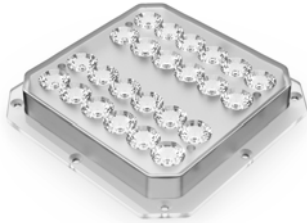

TrÉbon™ High Mast

300W Smart High Mast Light
LX-HM-300

FEATURES

- Flexible, modular design
- Multiple choice of optical lenses
- Advanced, vortex air flow thermal management
- Easy, low cost maintenance and repair
- UL, CUL certified to wet location

TYPICAL APPLICATIONS

- Public Squares
- Stadiums
- Fields
- Overpasses
- Docks

SPECIFICATIONS

PERFORMANCE

LED Chip	CREE XT-E
Lumen Output (IES)	28,864 lm
Power Consumption	304 W
Efficacy (IES)	95 lm/W
Beam Angle	30°, 45°
Color Temperature	5000K (3000 or 4000K Optional)
CRI	≥70
Lumen Maintenance	L70>150,000 hours (Calculated Using TM-21 Calculator)
Input Voltage	100-277 VAC (Dimming Optional)
Power Factor	0.95 minimum
Surge Protection	Per IEC 61000-4-5
EMI	EMC Per EN 55015

ENVIRONMENTAL

IP Rating	IP65
Operating Temperature	-30 to 55°C (-22 to 131°F)
Humidity	15% to 90% RH

PHYSICAL

Dimensions (L×W×H)	22.0×14.8×7.1 in
Weight	17.6 kg (37.0 lbs)
Mounting Options	Universal Hanging Bracket, Mounting Bracket c/w Clapping Ring
Fixture Material	Aluminum Alloy

WARRANTY

5 Years

Photometrics

45 DEGREE LENS

— 0.0~180.0
— 90.0~270.0

Mounting Hight 15m, 60 Tilt,
50LUX-5LUX

Height	Beam Diameter	LUX
20m	φ 17m	117LUX
25m	φ 21m	78LUX
30m	φ 25m	52LUX
35m	φ 29m	38LUX
40m	φ 33m	29LUX