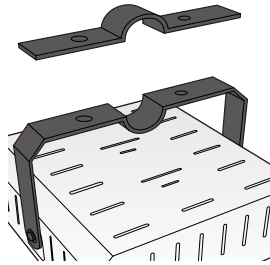

Mounting Hight 20m, 60 Tilt,
50LUX-5LUX

Height	Beam Diameter	LUX
20m	φ 11m	283LUX
30m	φ 16m	126LUX
40m	φ 21m	71LUX
50m	φ 27m	45LUX
60m	φ 32m	31LUX

Beam Angle (50% max)	35 DEG
Field Angle (10%)	48 DEG
Luminous Flux (IES)	27,926 lm
Light Efficacy (IES)	92 lm/W
NEMA Type	3H x 3V
BUG Rating	B5-U1-G0
UGR	15
Cutoff Classification	Cutoff

Mounting Options

Universal Hanging Bracket

Mounting Bracket c/w Clapping Ring

Ordering Information

Ordering Example:
LX-HM-300-50-45-ND-IP65-UHB-100-277