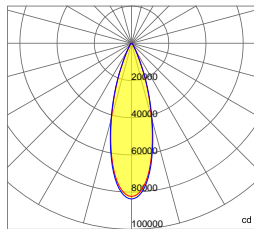

WARRANTY

5 Years

Photometrics

45 DEGREE LENS

— 0.0~180.0
— 90.0~270.0

Mounting Hight 15m, 60 Tilt,
50LUX-5LUX

Height	Beam Diameter	LUX
20m	φ 17m	117LUX
25m	φ 21m	78LUX
30m	φ 25m	52LUX
35m	φ 29m	38LUX
40m	φ 33m	29LUX

Beam Angle (50% max)	45 DEG
Field Angle (10%)	73 DEG
Luminous Flux (IES)	28,864 lm
Light Efficacy (IES)	95 lm/W
NEMA Type	5H x 5V
BUG Rating	B5-U1-G1
UGR	15
Cutoff Classification	Cutoff

30 DEGREE LENS

— 0.0~180.0
— 90.0~270.0

Mounting Hight 20m, 60 Tilt,
50LUX-5LUX

Height	Beam Diameter	LUX
20m	φ 11m	283LUX
30m	φ 16m	126LUX
40m	φ 21m	71LUX
50m	φ 27m	45LUX
60m	φ 32m	31LUX

Beam Angle (50% max)	35 DEG
Field Angle (10%)	48 DEG
Luminous Flux (IES)	27,926 lm
Light Efficacy (IES)	92 lm/W
NEMA Type	3H x 3V
BUG Rating	B5-U1-G0
UGR	15
Cutoff Classification	Cutoff