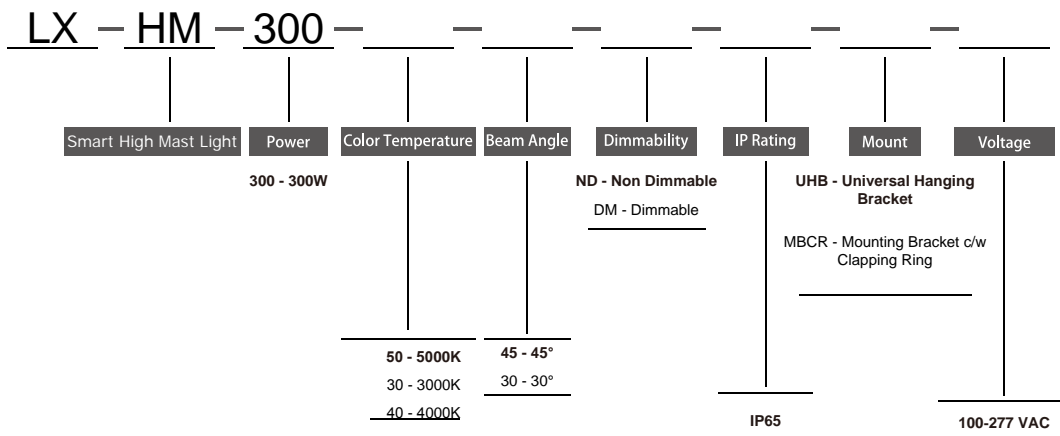

ENVIRONMENTAL

IP Rating	IP65
Operating Temperature	-30 to 55°C (-22 to 131°F)
Humidity	15% to 90% RH

PHYSICAL

Dimensions (L×W×H)	22.0×14.8×7.1 in
Weight	17.6 kg (37.0 lbs)
Mounting Options	Universal Hanging Bracket, Mounting Bracket c/w Clapping Ring
Fixture Material	Aluminum Alloy

Beam Angle (50% max)	45 DEG
Field Angle (10%)	73 DEG
Luminous Flux (IES)	28,864 lm
Light Efficacy (IES)	95 lm/W
NEMA Type	5H x 5V
BUG Rating	B5-U1-G1
UGR	15
Cutoff Classification	Cutoff

30 DEGREE LENS

— 0.0~180.0
— 90.0~270.0

Mounting Hight 20m, 60 Tilt,
50LUX-5LUX

Height	Beam Diameter	LUX
20m	φ 11m	283LUX
30m	φ 16m	126LUX
40m	φ 21m	71LUX
50m	φ 27m	45LUX
60m	φ 32m	31LUX

Beam Angle (50% max)	35 DEG
Field Angle (10%)	48 DEG
Luminous Flux (IES)	27,926 lm
Light Efficacy (IES)	92 lm/W
NEMA Type	3H x 3V
BUG Rating	B5-U1-G0
UGR	15
Cutoff Classification	Cutoff

Mounting Options

Universal Hanging Bracket

Mounting Bracket c/w Clapping Ring

Ordering Information

Ordering Example:
LX-HM-300-50-45-ND-IP65-UHB-100-277