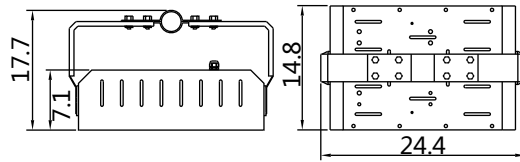

Mounting Bracket c/w Clapping Ring