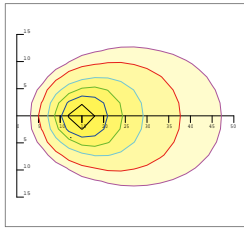

TYPICAL APPLICATIONS

- Public Squares
- Stadiums
- Fields
- Overpasses
- Docks

SPECIFICATIONS

PERFORMANCE

LED Chip	CREE XT-E
Lumen Output (IES)	28,864 lm
Power Consumption	304 W
Efficacy (IES)	95 lm/W
Beam Angle	30°, 45°
Color Temperature	5000K (3000 or 4000K Optional)
CRI	≥70
Lumen Maintenance	L70>150,000 hours (Calculated Using TM-21 Calculator)
Input Voltage	100-277 VAC (Dimming Optional)
Power Factor	0.95 minimum
Surge Protection	Per IEC 61000-4-5
EMI	EMC Per EN 55015

WARRANTY

5 Years

Photometrics

45 DEGREE LENS

— 0.0~180.0
— 90.0~270.0

Mounting Hight 15m, 60 Tilt,
50LUX-5LUX

Height	Beam Diameter	LUX
20m	φ 17m	117LUX
25m	φ 21m	78LUX
30m	φ 25m	52LUX
35m	φ 29m	38LUX
40m	φ 33m	29LUX

Beam Angle (50% max)	45 DEG
Field Angle (10%)	73 DEG
Luminous Flux (IES)	28,864 lm
Light Efficacy (IES)	95 lm/W
NEMA Type	5H x 5V
BUG Rating	B5-U1-G1
UGR	15
Cutoff Classification	Cutoff

30 DEGREE LENS

— 0.0~180.0
— 90.0~270.0

Mounting Hight 20m, 60 Tilt,
50LUX-5LUX

Height	Beam Diameter	LUX
20m	φ 11m	283LUX
30m	φ 16m	126LUX
40m	φ 21m	71LUX
50m	φ 27m	45LUX
60m	φ 32m	31LUX

Beam Angle (50% max)	35 DEG
Field Angle (10%)	48 DEG
Luminous Flux (IES)	27,926 lm
Light Efficacy (IES)	92 lm/W
NEMA Type	3H x 3V
BUG Rating	B5-U1-G0
UGR	15
Cutoff Classification	Cutoff