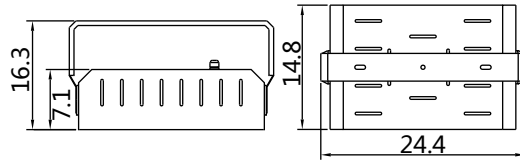

Universal Hanging Bracket