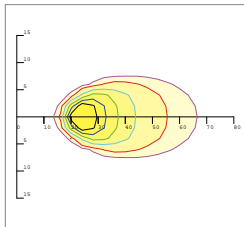

WARRANTY

5 Years

Photometrics

45 DEGREE LENS

— 0.0~180.0
— 90.0~270.0

Mounting Hight 15m, 60 Tilt,
50LUX-5LUX

Height	Beam Diameter	LUX
20m	φ 17m	117LUX
25m	φ 21m	78LUX
30m	φ 25m	52LUX
35m	φ 29m	38LUX
40m	φ 33m	29LUX

Beam Angle (50% max)	45 DEG
Field Angle (10%)	73 DEG
Luminous Flux (IES)	28,864 lm
Light Efficacy (IES)	95 lm/W
NEMA Type	5H x 5V
BUG Rating	B5-U1-G1
UGR	15
Cutoff Classification	Cutoff

30 DEGREE LENS

— 0.0~180.0
— 90.0~270.0

Mounting Hight 20m, 60 Tilt,
50LUX-5LUX

Height	Beam Diameter	LUX
20m	φ 11m	283LUX
30m	φ 16m	126LUX
40m	φ 21m	71LUX
50m	φ 27m	45LUX
60m	φ 32m	31LUX

Beam Angle (50% max)	35 DEG
Field Angle (10%)	48 DEG
Luminous Flux (IES)	27,926 lm
Light Efficacy (IES)	92 lm/W
NEMA Type	3H x 3V
BUG Rating	B5-U1-G0
UGR	15
Cutoff Classification	Cutoff