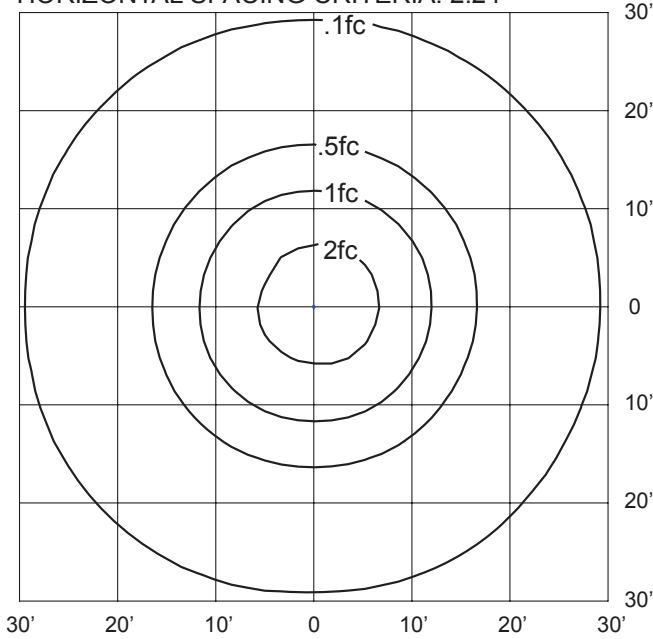

ORDERING INFORMATION

EXAMPLE: VPA-30-4K-SV

Model	Wattage	CCT	Finish ¹
VPA	30 = 30W	3K = 3000K 4K = 4000K	SV = Silver Gray

¹ Consult factory for other finishes

SAMPLE PHOTOMETRY

VPA-30-4K

IES: TYPE VS Short

MOUNTING HEIGHT: 10'

TILT: ZERO

HORIZONTAL SPACING CRITERIA: 2.24

DIMENSIONS