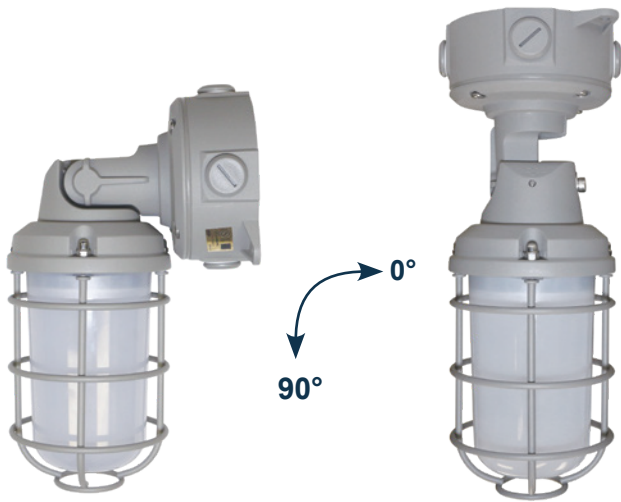

L70
25°C 54,000 Hours

PRODUCT DESCRIPTION

The VPA Series Adjustable LED Vaportight Jelly Jar features an adjustable knuckle that allows the unit to rotate from 0° to 90°, allowing it to be mounted to a ceiling or wall - offering exceptional flexibility all in one fixture. Sturdy die-cast aluminum enclosure with a strong steel wireguard and polycarbonate globe makes the VPA Series extremely durable. EnergyStar® certification makes it an energy- saving alternative to luminaires with traditional light sources. The VPA Series can be used in a wide spectrum of applications including walkways, industrial facilities, stairwells, elevator shafts, schools, medical complexes, retail entrances, any commercial buildings and multi-family properties.

Specs at a Glance

Wattage*	30W	
CCT (K)	3000K	4000K
Lumens (lm)	2400	2600
Equivalency (HID)	100W	
CRI	>90	
Input Voltage	120-277VAC, 50-60Hz	
Operating Temp	-40°C to 40°C (-40°F to 104°F)	
Certifications	cULus Listed for Wet Locations, ENERGY STAR	
Warranty	5 Years	
Weight	2.43 lbs	

Note: Environment and application will affect actual performance. Typical values and 25°C used for testing.

SPECIFICATIONS

Construction:

- Die-cast aluminum housing in a powder coated silver-gray finish with stainless steel hardware
- Steel wireguard for maximum protection
- UV stabilized polycarbonate globe
- Unit can be rotated from 0° to 90° for ceiling or wall mount installation
- Backbox includes four conduit entry point for ease of installation

Optics/LEDs:

- UV stabilized polycarbonate globe offering an even, diffused light idea for a variety of applications
- 30W system offering up to 2600 lumens
- Energy savings compared to traditional light sources
- Available in 3000K and 4000K CCT
- L70 reported >54,000 hours
- CRI ≥90