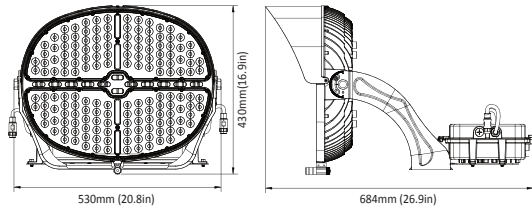

PERFORMANCE DATA

SIZE	SYSTEM WATTS	VOLTAGE	NEMA	EPA	CRI	LUMENS (4000K)	LPW (4000K)	LUMENS (5000K)	LPW (5000K)	LUMENS (5700K)	LPW (5700K)
Small Size	500W	120-277V 347-480V	4Hx4V	1.8911	70	70000lm	140 lm/W	70000lm	140 lm/W	68000lm	136 lm/W
			3Hx3V	1.8911	70	70000lm	140 lm/W	70000lm	140 lm/W	68000lm	136 lm/W
Small Size	600W	200-480V	4Hx4V	1.8911	70	92000lm	153 lm/W	92000lm	153 lm/W	90000lm	150 lm/W
			3Hx3V	1.8911	70	92000lm	153 lm/W	92000lm	153 lm/W	90000lm	150 lm/W
Large Size	850W	200-480V	4Hx4V	2.5471	70	120000lm	141 lm/W	120000lm	141 lm/W	115000lm	135 lm/W
			3Hx3V	2.5471	70	120000lm	141 lm/W	120000lm	141 lm/W	115000lm	135 lm/W
Large Size	1200W	200-480V	3Hx3V	2.5471	70	165000lm	138 lm/W	165000lm	138 lm/W	160000lm	133 lm/W
			2Hx2V	2.5471	70	165000lm	138 lm/W	165000lm	138 lm/W	160000lm	133 lm/W
			4Hx4V	2.5471	70	165000lm	138 lm/W	165000lm	138 lm/W	160000lm	133 lm/W

DIMENSIONS

With Power Box Attached

Small Size: 500W & 600W

Large Size: 850W & 1200W

With Remote Power Box

Small Size: 500W & 600W

Large Size: 850W & 1200W

PHOTOMETRICS