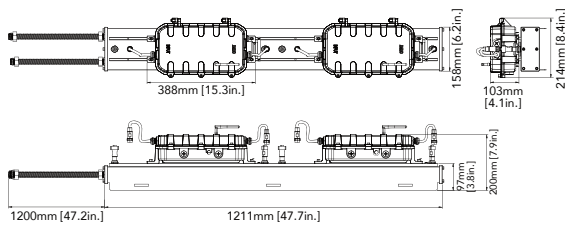

DIMENSIONS

With Power Box Attached

Small Size: 500W & 600W

Large Size: 850W & 1200W

With Remote Power Box

Small Size: 500W & 600W

Large Size: 850W & 1200W

PHOTOMETRICS

ACCESSORIES

Black Top Visor (Default)

Aiming Sight (Default)

Yoke Adaptor (Option)

Square Beam Mounting Bracket (sold separately)

Extension Cord Up to 164' (50m)

Power Box Mounting Rail (sold separately)

Glare Control Shield (Optional for large size)