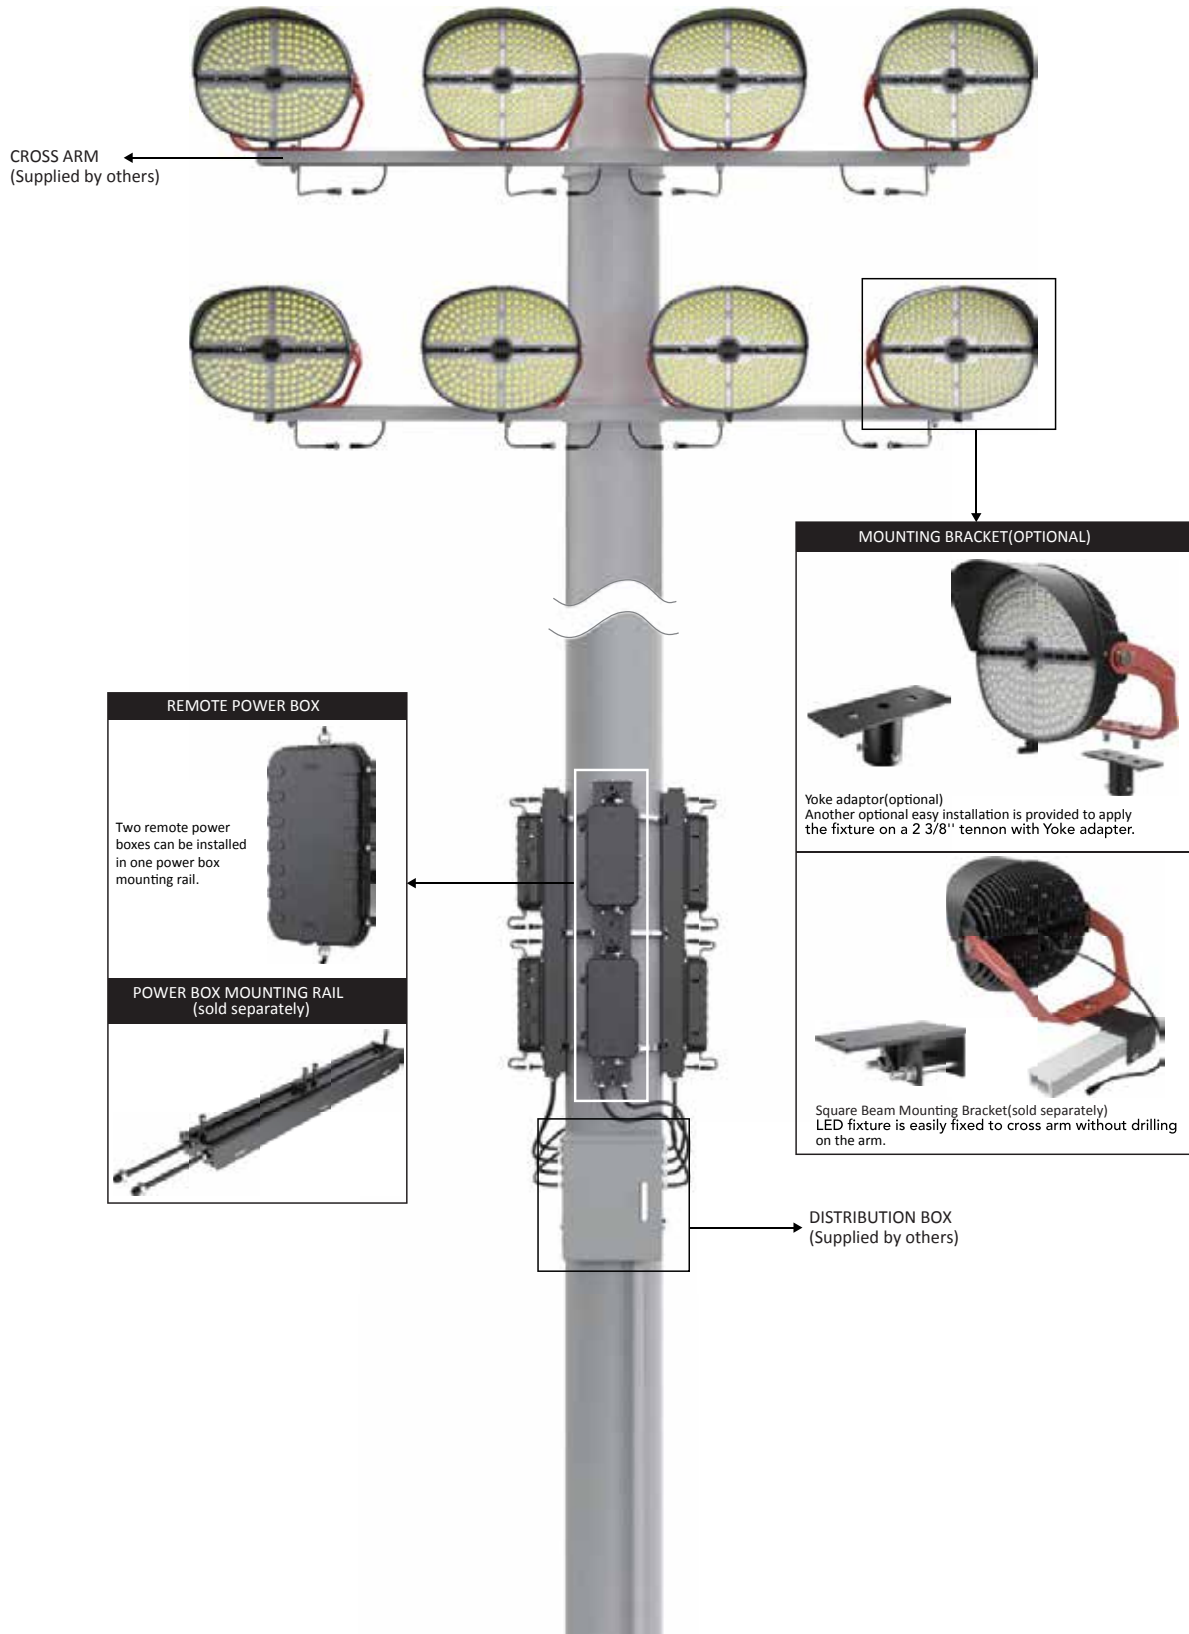

PRODUCT DESCRIPTION

The MSL03 series is a powerful stadium light designed with Remote Power System. This Remote Power System not only makes the fixture easy to install, greatly improves the flexibility of on-site installation, but also simplifies the driver maintenance operation steps to the greatest extent, eliminating the cost to take the bucket or crane basket equipment for maintenance. Precision engineered optics provide excellent high output and high efficiency, making them ideal solutions for municipal, school and semi-professional outdoor sports lighting.

Note: 1. Only 500W optional for 120-277V input voltage.
2. 5H5V, 6H6V will be coming soon.

REMOTE POWER BOX (OPTIONAL)

The MSL03 supports remote installation of the drive power - simple installation, access and maintenance of the equipment can be met by placing the drive power of the fixture at the bottom of the pole by using a fixture and extension power cord (sold separately).

POWER BOX ATTACHED (OPTIONAL)

The fixture with separate power can be installed on the top of the light pole as a whole unit, which is simple and fast way, without additional labor costs to install the driver. It is also beneficial to reduce the power consumption of fixtures caused by remote wiring, save energy and improve efficiency.