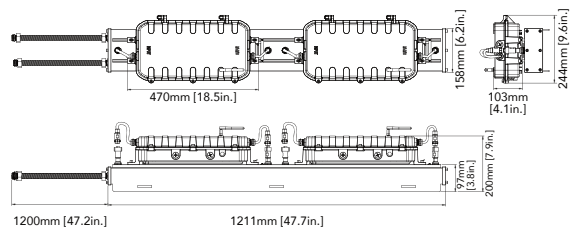

DIMENSIONS

With Power Box Attached

Small Size: 500W & 600W

Large Size: 850W & 1200W

With Remote Power Box

Small Size: 500W & 600W

Large Size: 850W & 1200W

PHOTOMETRICS

ACCESSORIES

Black Top Visor (Default)

Aiming Sight (Default)

Yoke Adaptor (Option)

Square Beam Mounting Bracket (sold separately)

Extension Cord Up to 164' (50m)

Power Box Mounting Rail (sold separately)

Glare Control Shield (Optional for large size)