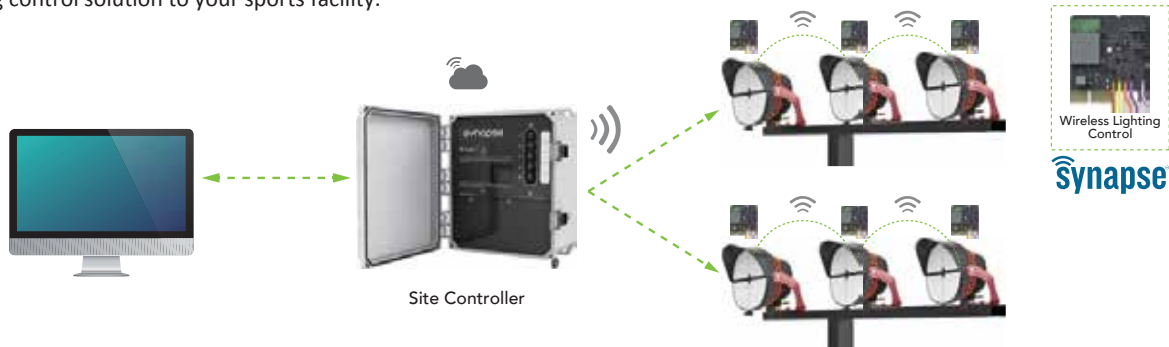

INTEGRATED CONTROLS

The fixture is compatible with Synapse™ wireless control system, including RGB sports lighting. It offers a smart, stable and imaginative lighting control solution to your sports facility.