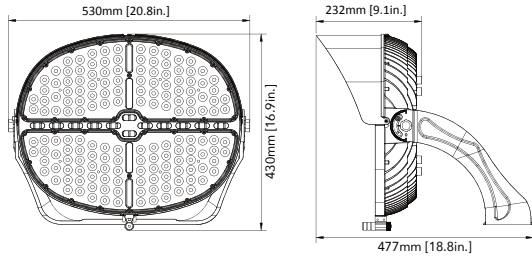

PERFORMANCE DATA

SIZE	SYSTEM WATTS	VOLTAGE	NEMA	EPA	CRI	LUMENS (4000K)	LPW (4000K)	LUMENS (5000K)	LPW (5000K)	LUMENS (5700K)	LPW (5700K)
Small Size	500W	120-277V 347-480V	4Hx4V	1.8911	70	70000lm	140 lm/W	70000lm	140 lm/W	68000lm	136 lm/W
			3Hx3V	1.8911	70	70000lm	140 lm/W	70000lm	140 lm/W	68000lm	136 lm/W
Small Size	600W	200-480V	4Hx4V	1.8911	70	92000lm	153 lm/W	92000lm	153 lm/W	90000lm	150 lm/W
			3Hx3V	1.8911	70	92000lm	153 lm/W	92000lm	153 lm/W	90000lm	150 lm/W
Large Size	850W	200-480V	4Hx4V	2.5471	70	120000lm	141 lm/W	120000lm	141 lm/W	115000lm	135 lm/W
			3Hx3V	2.5471	70	120000lm	141 lm/W	120000lm	141 lm/W	115000lm	135 lm/W
Large Size	1200W	200-480V	3Hx3V	2.5471	70	165000lm	138 lm/W	165000lm	138 lm/W	160000lm	133 lm/W
			2Hx2V	2.5471	70	165000lm	138 lm/W	165000lm	138 lm/W	160000lm	133 lm/W
			4Hx4V	2.5471	70	165000lm	138 lm/W	165000lm	138 lm/W	160000lm	133 lm/W

DIMENSIONS

With Power Box Attached

Small Size: 500W & 600W

Large Size: 850W & 1200W

With Remote Power Box

Small Size: 500W & 600W

Large Size: 850W & 1200W

PHOTOMETRICS

ACCESSORIES

Black Top Visor (Default)

Aiming Sight (Default)

Yoke Adaptor (Option)

Square Beam Mounting Bracket (sold separately)

Extension Cord Up to 164' (50m)

Power Box Mounting Rail (sold separately)

Glare Control Shield (Optional for large size)