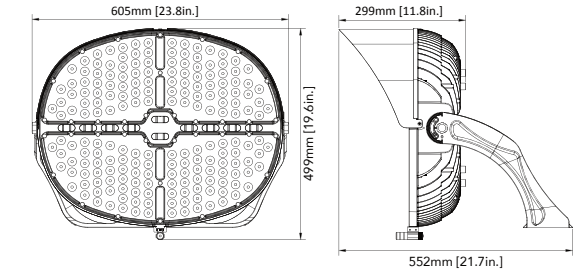

PERFORMANCE DATA

SIZE	SYSTEM WATTS	VOLTAGE	NEMA	EPA	CRI	LUMENS (4000K)	LPW (4000K)	LUMENS (5000K)	LPW (5000K)	LUMENS (5700K)	LPW (5700K)
Small Size	500W	120-277V 347-480V	4Hx4V	1.8911	70	70000lm	140 lm/W	70000lm	140 lm/W	68000lm	136 lm/W
			3Hx3V	1.8911	70	70000lm	140 lm/W	70000lm	140 lm/W	68000lm	136 lm/W
Small Size	600W	200-480V	4Hx4V	1.8911	70	92000lm	153 lm/W	92000lm	153 lm/W	90000lm	150 lm/W
			3Hx3V	1.8911	70	92000lm	153 lm/W	92000lm	153 lm/W	90000lm	150 lm/W
Large Size	850W	200-480V	4Hx4V	2.5471	70	120000lm	141 lm/W	120000lm	141 lm/W	115000lm	135 lm/W
			3Hx3V	2.5471	70	120000lm	141 lm/W	120000lm	141 lm/W	115000lm	135 lm/W
Large Size	1200W	200-480V	3Hx3V	2.5471	70	165000lm	138 lm/W	165000lm	138 lm/W	160000lm	133 lm/W
			2Hx2V	2.5471	70	165000lm	138 lm/W	165000lm	138 lm/W	160000lm	133 lm/W
			4Hx4V	2.5471	70	165000lm	138 lm/W	165000lm	138 lm/W	160000lm	133 lm/W

DIMENSIONS

With Power Box Attached

Small Size: 500W & 600W

Large Size: 850W & 1200W

With Remote Power Box

Small Size: 500W & 600W

Large Size: 850W & 1200W

PHOTOMETRICS

ACCESSORIES

Black Top Visor (Default)

Aiming Sight (Default)

Yoke Adaptor (Option)

Square Beam Mounting Bracket (sold separately)

Extension Cord Up to 164' (50m)

Power Box Mounting Rail (sold separately)

Glare Control Shield (Optional for large size)