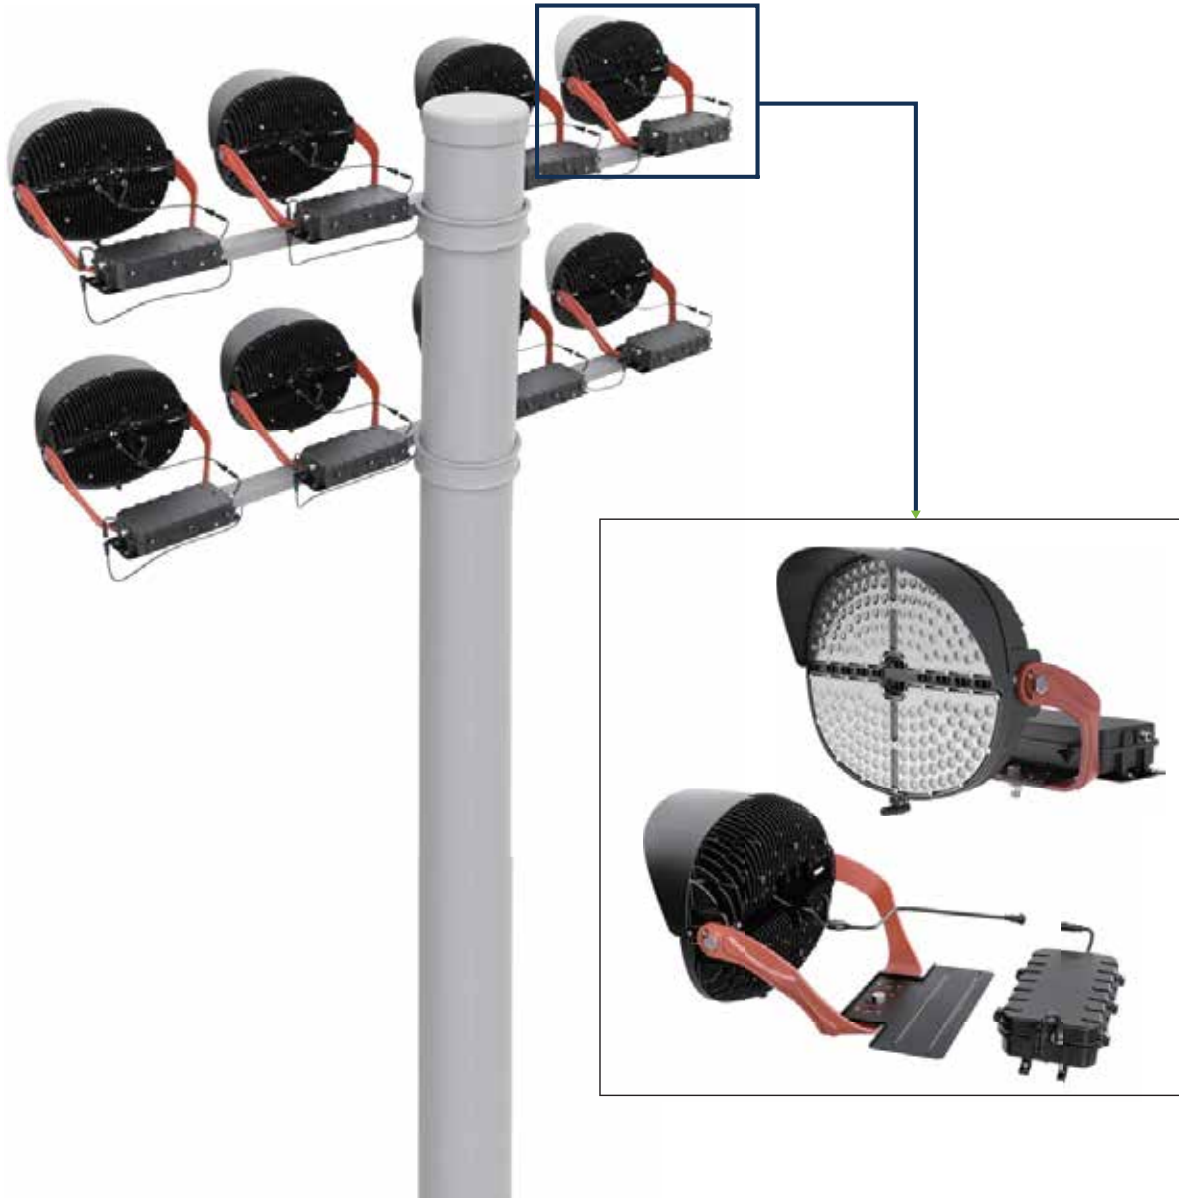

PRODUCT DESCRIPTION

The MSL03 series is a powerful stadium light designed with Remote Power System. This Remote Power System not only makes the fixture easy to install, greatly improves the flexibility of on-site installation, but also simplifies the driver maintenance operation steps to the greatest extent, eliminating the cost to take the bucket or crane basket equipment for maintenance. Precision engineered optics provide excellent high output and high efficiency, making them ideal solutions for municipal, school and semi-professional outdoor sports lighting.

Note: 1. Only 500W optional for 120-277V input voltage.
2. 5H5V, 6H6V will be coming soon.

REMOTE POWER BOX (OPTIONAL)

The MSL03 supports remote installation of the drive power - simple installation, access and maintenance of the equipment can be met by placing the drive power of the fixture at the bottom of the pole by using a fixture and extension power cord (sold separately).

POWER BOX ATTACHED (OPTIONAL)

The fixture with separate power can be installed on the top of the light pole as a whole unit, which is simple and fast way, without additional labor costs to install the driver. It is also beneficial to reduce the power consumption of fixtures caused by remote wiring, save energy and improve efficiency.