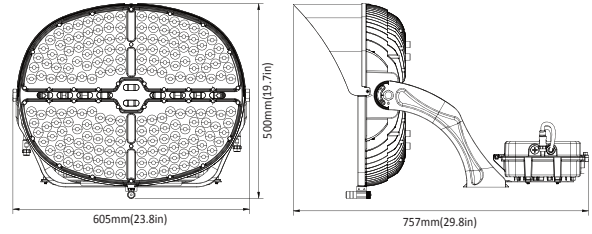

PERFORMANCE DATA

SIZE	SYSTEM WATTS	VOLTAGE	NEMA	EPA	CRI	LUMENS (4000K)	LPW (4000K)	LUMENS (5000K)	LPW (5000K)	LUMENS (5700K)	LPW (5700K)
Small Size	500W	120-277V 347-480V	4Hx4V	1.8911	70	70000lm	140 lm/W	70000lm	140 lm/W	68000lm	136 lm/W
			3Hx3V	1.8911	70	70000lm	140 lm/W	70000lm	140 lm/W	68000lm	136 lm/W
Small Size	600W	200-480V	4Hx4V	1.8911	70	92000lm	153 lm/W	92000lm	153 lm/W	90000lm	150 lm/W
			3Hx3V	1.8911	70	92000lm	153 lm/W	92000lm	153 lm/W	90000lm	150 lm/W
Large Size	850W	200-480V	4Hx4V	2.5471	70	120000lm	141 lm/W	120000lm	141 lm/W	115000lm	135 lm/W
			3Hx3V	2.5471	70	120000lm	141 lm/W	120000lm	141 lm/W	115000lm	135 lm/W
Large Size	1200W	200-480V	3Hx3V	2.5471	70	165000lm	138 lm/W	165000lm	138 lm/W	160000lm	133 lm/W
			2Hx2V	2.5471	70	165000lm	138 lm/W	165000lm	138 lm/W	160000lm	133 lm/W
			4Hx4V	2.5471	70	165000lm	138 lm/W	165000lm	138 lm/W	160000lm	133 lm/W

DIMENSIONS

With Power Box Attached

Small Size: 500W & 600W

Large Size: 850W & 1200W

With Remote Power Box

Small Size: 500W & 600W

Large Size: 850W & 1200W

PHOTOMETRICS