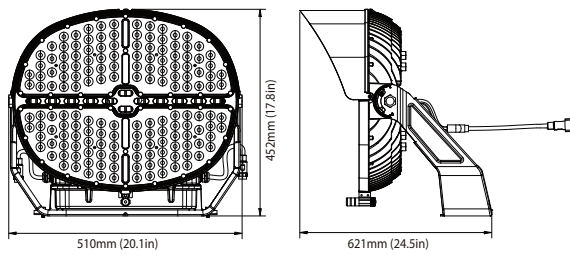

DIMENSIONS

With Power Box Attached

Small Size: 500W & 600W

Large Size: 850W & 1200W

With Remote Power Box

Small Size: 500W & 600W

Large Size: 850W & 1200W

PHOTOMETRICS

ACCESSORIES

Black Top Visor (Default)

Aiming Sight (Sold Separately)

Yoke Adaptor (Sold Separately)

Square Beam Mounting Bracket (Sold Separately)

Extension Cord (Sold Separately)
Up to 164' (50m)

Power Box Mounting Rail (Sold Separately)