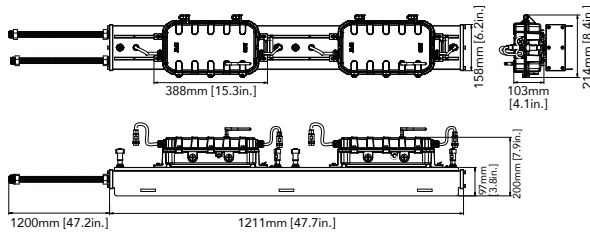

DIMENSIONS

With Power Box Attached

Small Size: 500W & 600W

Large Size: 850W & 1200W

With Remote Power Box

Small Size: 500W & 600W

Large Size: 850W & 1200W

PHOTOMETRICS

ACCESSORIES

Black Top Visor (Default)

Aiming Sight (Sold Separately)

Yoke Adaptor (Sold Separately)

Square Beam Mounting Bracket (Sold Separately)

Extension Cord (Sold Separately)
Up to 164' (50m)

Power Box Mounting Rail (Sold Separately)