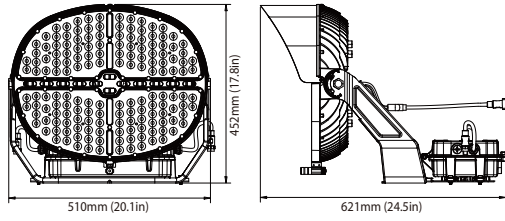

PERFORMANCE DATA

SIZE	SYSTEM WATTS	VOLTAGE	NEMA	EPA	CRI	LUMENS (4000K)	LPW (4000K)	LUMENS (5000K)	LPW (5000K)	LUMENS (5700K)	LPW (5700K)
Small Size	500W	120-277V 347-480V	4Hx4V	1.8911	70	72000lm	144 lm/W	72000lm	144 lm/W	72000lm	144 lm/W
			3Hx3V	1.8911	70	72000lm	144 lm/W	72000lm	144 lm/W	72000lm	144 lm/W
Small Size	600W	200-480V	4Hx4V	1.8911	70	91000lm	152 lm/W	91000lm	152 lm/W	91000lm	152 lm/W
			3Hx3V	1.8911	70	91000lm	152 lm/W	91000lm	152 lm/W	91000lm	152 lm/W
Large Size	850W	200-480V	4Hx4V	2.5471	70	120000lm	141 lm/W	120000lm	141 lm/W	120000lm	141 lm/W
			3Hx3V	2.5471	70	120000lm	141 lm/W	120000lm	141 lm/W	120000lm	141 lm/W
Large Size	1200W	200-480V	3Hx3V	2.5471	70	160000lm	133 lm/W	160000lm	133 lm/W	160000lm	133 lm/W
			2Hx2V	2.5471	70	160000lm	133 lm/W	160000lm	133 lm/W	160000lm	133 lm/W
			4Hx4V	2.5471	70	160000lm	133 lm/W	160000lm	133 lm/W	160000lm	133 lm/W

DIMENSIONS

With Power Box Attached

Small Size: 500W & 600W

Large Size: 850W & 1200W

With Remote Power Box

Small Size: 500W & 600W

Large Size: 850W & 1200W

PHOTOMETRICS