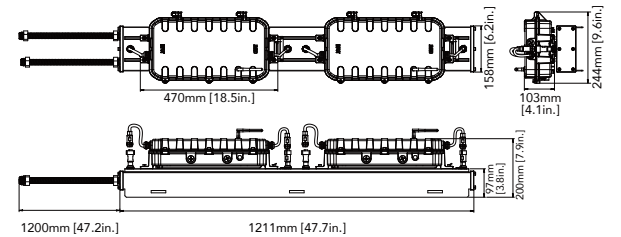

DIMENSIONS

With Power Box Attached

Small Size: 500W & 600W

Large Size: 850W & 1200W

With Remote Power Box

Small Size: 500W & 600W

Large Size: 850W & 1200W

PHOTOMETRICS

ACCESSORIES

Black Top Visor (Default)

Aiming Sight (Sold Separately)

Yoke Adaptor (Sold Separately)

Square Beam Mounting Bracket (Sold Separately)

Extension Cord (Sold Separately)
Up to 164' (50m)

Power Box Mounting Rail (Sold Separately)