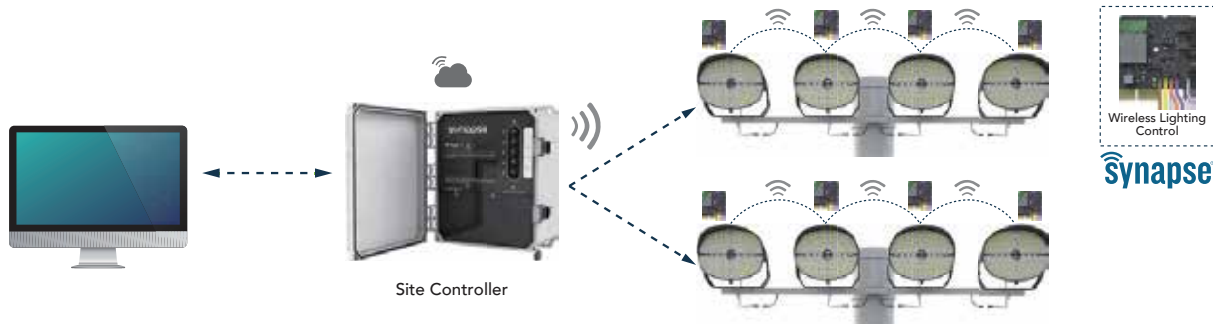

INTEGRATED CONTROLS

The fixture is compatible with Synapse™ wireless control system, including RGB sports lighting. It offers a smart, stable and imaginative lighting control solution to your sports facility.