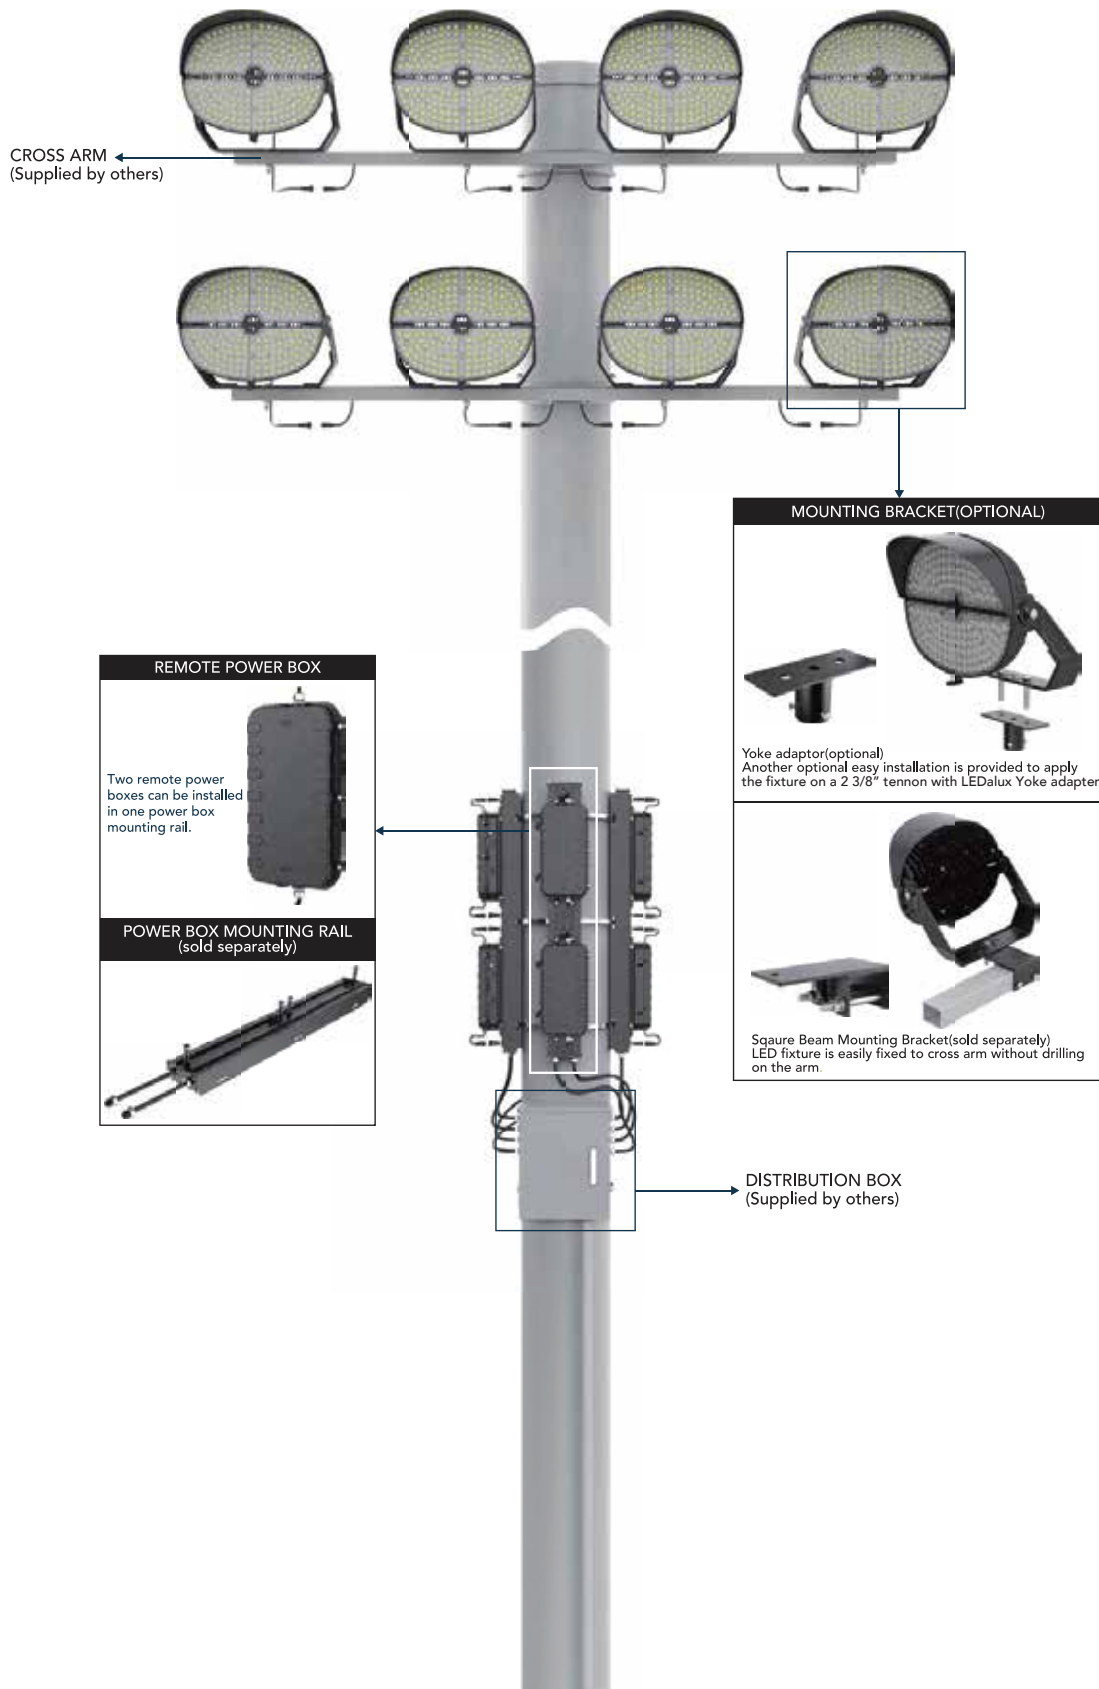

PRODUCT DESCRIPTION

The MSL03 series is a powerful stadium light designed with Remote Power System. This Remote Power System not only makes the fixture easy to install, greatly improves the flexibility of on-site installation, but also simplifies the driver maintenance operation steps to the greatest extent, eliminating the cost to take the bucket or crane basket equipment for maintenance. Precision engineered optics provide excellent high output and high efficiency, making them ideal solutions for municipal, school and semi-professional outdoor sports lighting.

ORDERING INFORMATION

EXAMPLE: MSL03-850W-27V-50K-B-B44-TR

Model	Wattage	Voltage	CCT	Finish	NEMA	Mounting (Option)	Integrated Control
MSL03 Sports light	500 ¹ 500W 600 600W 850 850W 1200 1200W	27V 120-277V 48V 200-480V	40K 4000K 50K 5000K 57K 5700K	B Black	B22 2Hx2V B33 3Hx3V B44 4Hx4V B55 5Hx5V ² B66 6Hx6V ³	TR Trunnion	C With Integrated Control Blank Without Integrated Control

Note: 1. Only 500W optional for 120-277V input voltage.
2. 5H5V is only suitable for large size.
3. 6H6V will be coming soon.

REMOTE POWER BOX (OPTIONAL)

The MSL03 supports remote installation of the drive power - simple installation, access and maintenance of the equipment can be met by placing the drive power of the fixture at the bottom of the pole by using a fixture and extension power cord (sold separately).

POWER BOX ATTACHED (OPTIONAL)

The fixture with separate power can be installed on the top of the light pole as a whole unit, which is simple and fast way, without additional labor costs to install the driver. It is also beneficial to reduce the power consumption of fixtures caused by remote wiring, save energy and improve efficiency.