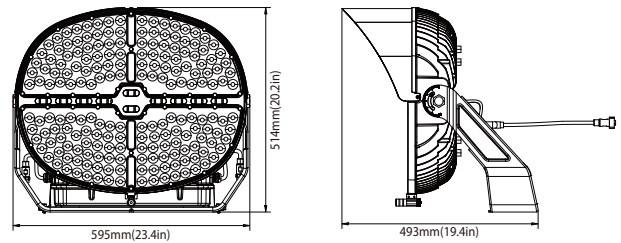

DIMENSIONS

With Power Box Attached

Small Size: 500W & 600W

Large Size: 850W & 1200W

With Remote Power Box

Small Size: 500W & 600W

Large Size: 850W & 1200W

PHOTOMETRICS

ACCESSORIES

Black Top Visor (Default)

Aiming Sight (Sold Separately)

Yoke Adaptor (Sold Separately)

Square Beam Mounting Bracket (Sold Separately)

Extension Cord (Sold Separately)
Up to 164' (50m)

Power Box Mounting Rail (Sold Separately)