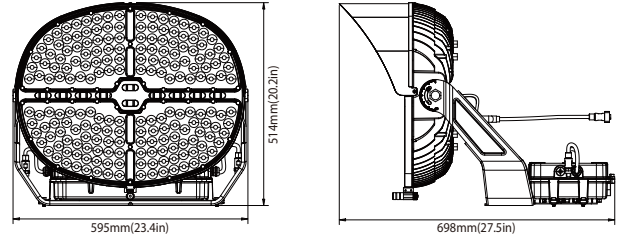

PERFORMANCE DATA

SIZE	SYSTEM WATTS	VOLTAGE	NEMA	EPA	CRI	LUMENS (4000K)	LPW (4000K)	LUMENS (5000K)	LPW (5000K)	LUMENS (5700K)	LPW (5700K)
Small Size	500W	120-277V 347-480V	4Hx4V	1.8911	70	72000lm	144 lm/W	72000lm	144 lm/W	72000lm	144 lm/W
			3Hx3V	1.8911	70	72000lm	144 lm/W	72000lm	144 lm/W	72000lm	144 lm/W
Small Size	600W	200-480V	4Hx4V	1.8911	70	91000lm	152 lm/W	91000lm	152 lm/W	91000lm	152 lm/W
			3Hx3V	1.8911	70	91000lm	152 lm/W	91000lm	152 lm/W	91000lm	152 lm/W
Large Size	850W	200-480V	4Hx4V	2.5471	70	120000lm	141 lm/W	120000lm	141 lm/W	120000lm	141 lm/W
			3Hx3V	2.5471	70	120000lm	141 lm/W	120000lm	141 lm/W	120000lm	141 lm/W
Large Size	1200W	200-480V	3Hx3V	2.5471	70	160000lm	133 lm/W	160000lm	133 lm/W	160000lm	133 lm/W
			2Hx2V	2.5471	70	160000lm	133 lm/W	160000lm	133 lm/W	160000lm	133 lm/W
			4Hx4V	2.5471	70	160000lm	133 lm/W	160000lm	133 lm/W	160000lm	133 lm/W

DIMENSIONS

With Power Box Attached

Small Size: 500W & 600W

Large Size: 850W & 1200W

With Remote Power Box

Small Size: 500W & 600W

Large Size: 850W & 1200W

PHOTOMETRICS